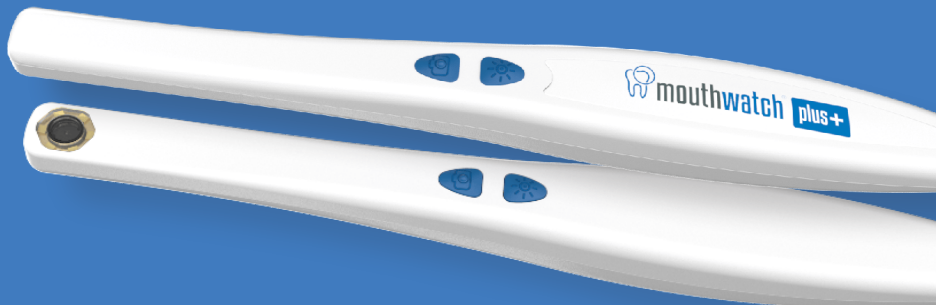

## TRUE 1080P HD

With **2,073,600** pixels,  
displayed in over 1 billion shades.

Unlike other cameras that advertise “HD” and capture only at 720p resolution, the MouthWatch Plus+ provides True 1080p HD for stunningly precise display — even on large monitors. A 60 frame-per-second (FPS) scan-rate ensures blur-free video and detailed 2 megapixel images, even with some patient motion.

## Dual Button Locations

Image capture and lighting controls on the top and bottom of the MouthWatch Plus+ HD Intraoral Camera enable more grasp options and easier use.